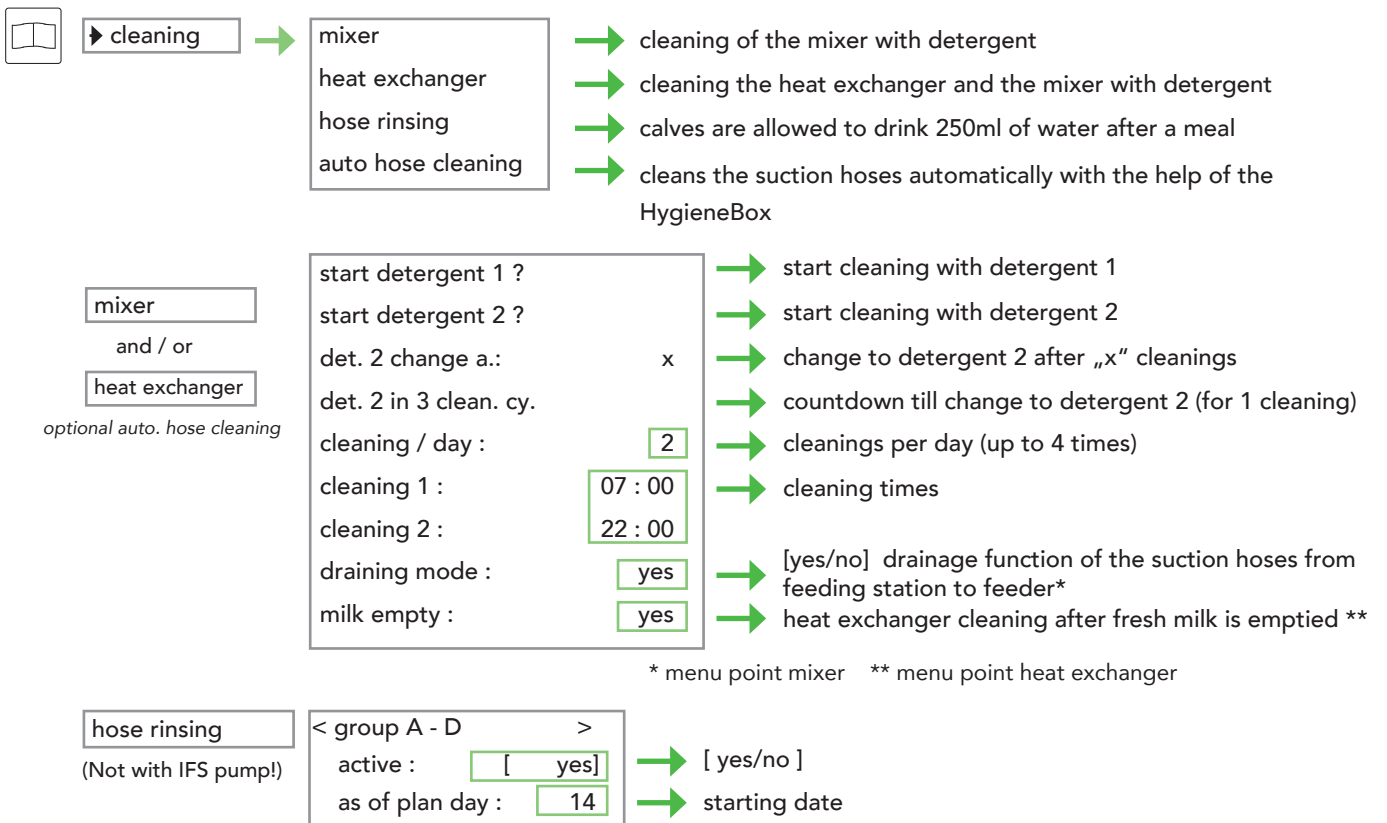

2 Automatic