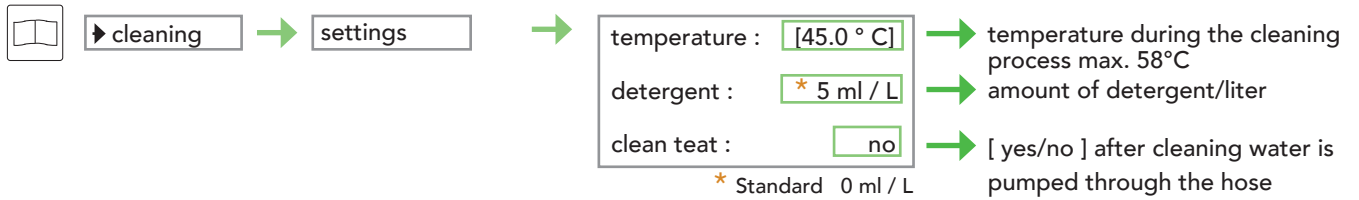

QUICK START GUIDE

Automatic calf feeder

1.6 Cleaning with one detergent

This document provides a brief overview of how to set up a powder calf feeder using one detergent.

1 Cleaning settings Please refer to the instructions of the detergent manufacturer for the recommended settings.